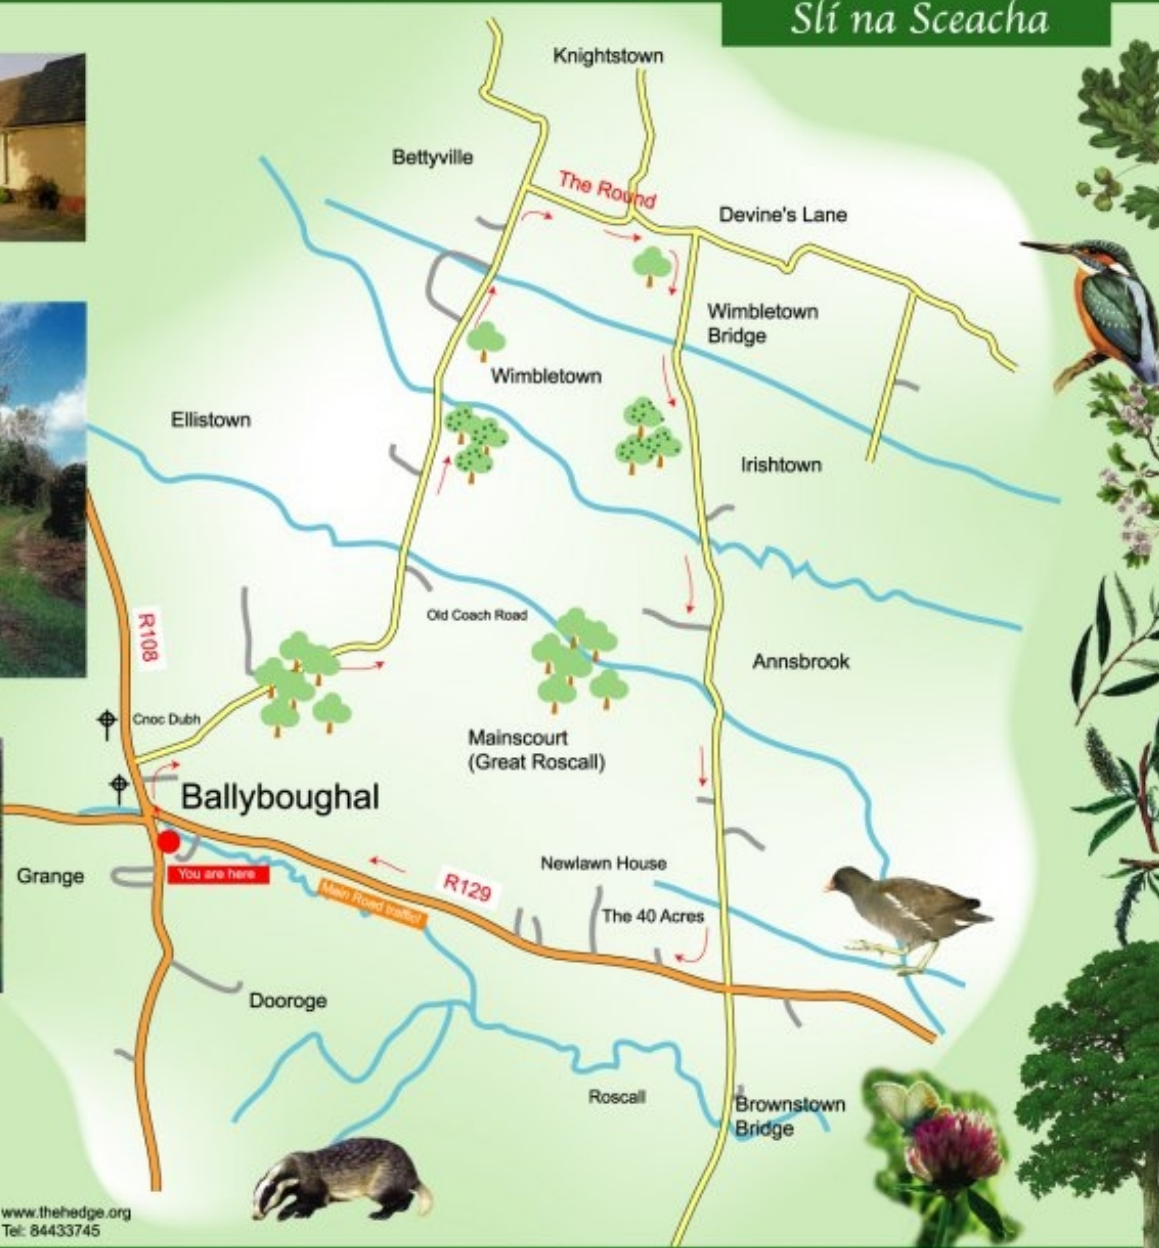

Ballyboughal Hedgerow Round

Slí na Sceacha

Road side cottage (c1800)

Lane way to 'Black Hill' (1780)

Old Coach Road

www.thehedge.org
Tel: 84433745